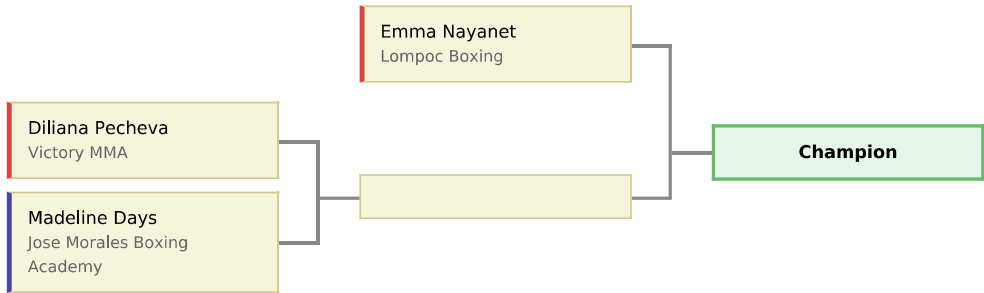

18-40 yrs / 143 / Female / Open

Sanction #: 26-33-726039
3:27 PM PDT, Apr 6, 2026

FOR CALIFORNIA ADVANCING REGIONAL
CHAMPIONS ONLY, Apr 11 2026

Round 1 Saturday, Apr 11	Round 2 Sunday, Apr 12	Champion