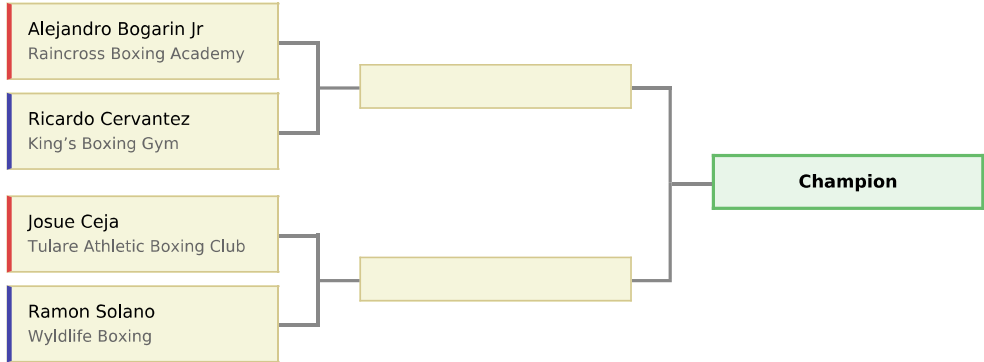

Round 1 Saturday, Apr 11	Round 2 Sunday, Apr 12	Champion
-----------------------------	---------------------------	-----------------

18-40 yrs / 143 / Female / Open

Sanction #: 26-33-726039
3:27 PM PDT, Apr 6, 2026