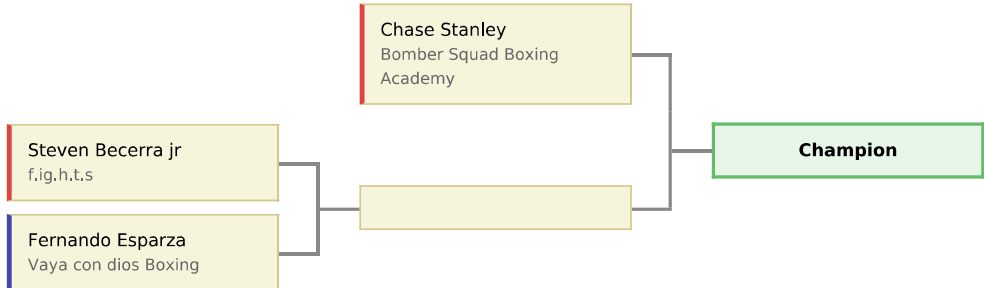

18-40 yrs / 165 / Male / Open

FOR CALIFORNIA ADVANCING REGIONAL
CHAMPIONS ONLY, Apr 11 2026

Round 1 Saturday, Apr 11	Round 2 Sunday, Apr 12	Champion
-----------------------------	---------------------------	-----------------