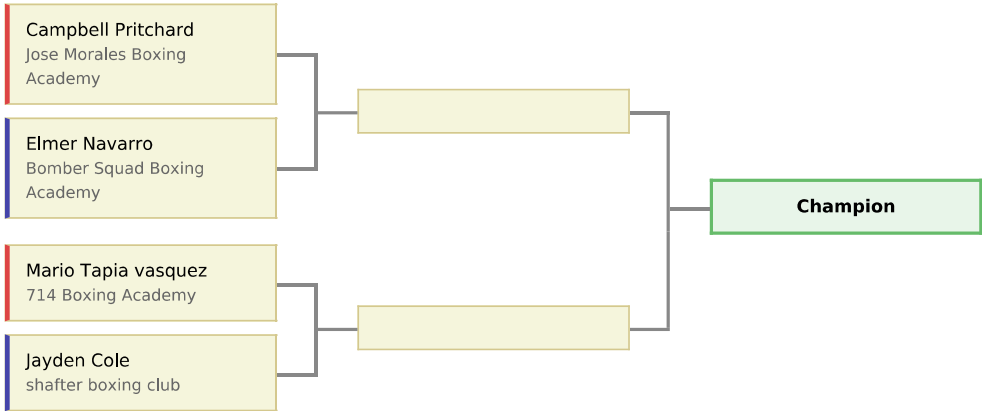

FOR CALIFORNIA ADVANCING REGIONAL
CHAMPIONS ONLY, Apr 11 2026

Round 1 Saturday, Apr 11	Round 2 Sunday, Apr 12	Champion
-----------------------------	---------------------------	-----------------

18-40 yrs / 132 / Male / Open