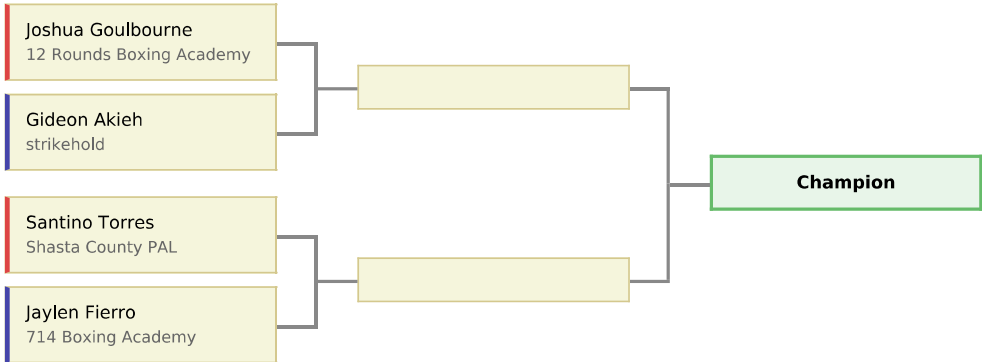

18-40 yrs / 198 / Male / Novice

Sanction #: 26-33-726039
3:27 PM PDT, Apr 6, 2026

FOR CALIFORNIA ADVANCING REGIONAL
CHAMPIONS ONLY, Apr 11 2026

Round 1 Saturday, Apr 11	Round 2 Sunday, Apr 12	Champion