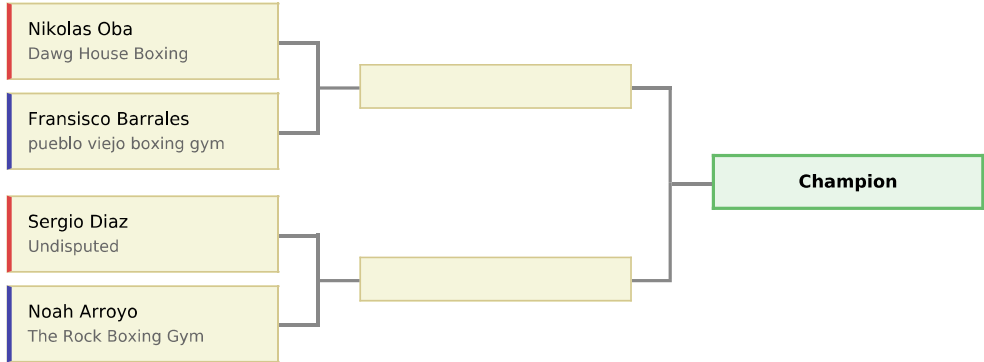

18-40 yrs / 154 / Male / Open

FOR CALIFORNIA ADVANCING REGIONAL
CHAMPIONS ONLY, Apr 11 2026

Round 1 Saturday, Apr 11	Round 2 Sunday, Apr 12	Champion
-----------------------------	---------------------------	----------