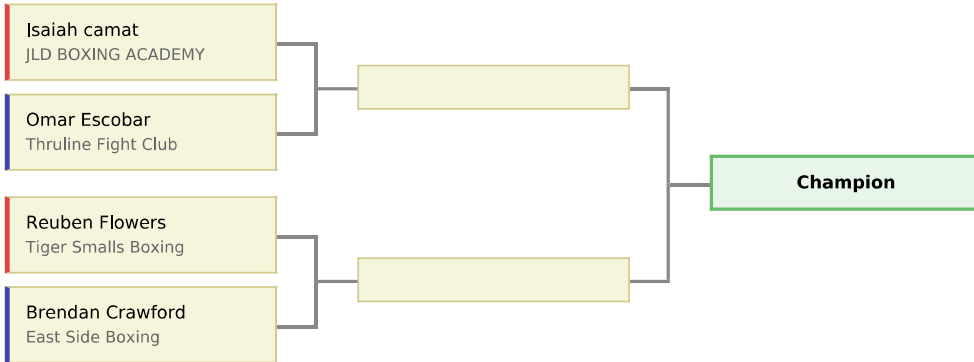

Round 1 Saturday, Apr 11	Round 2 Sunday, Apr 12	Champion
-----------------------------	---------------------------	-----------------

18-40 yrs / 187 / Male / Novice

Sanction #: 26-33-726039
3:27 PM PDT, Apr 6, 2026

FOR CALIFORNIA ADVANCING REGIONAL
CHAMPIONS ONLY, Apr 11 2026

Round 1 Saturday, Apr 11	Round 2 Sunday, Apr 12	Champion
-----------------------------	---------------------------	-----------------

18-40 yrs / 187 / Male / Open