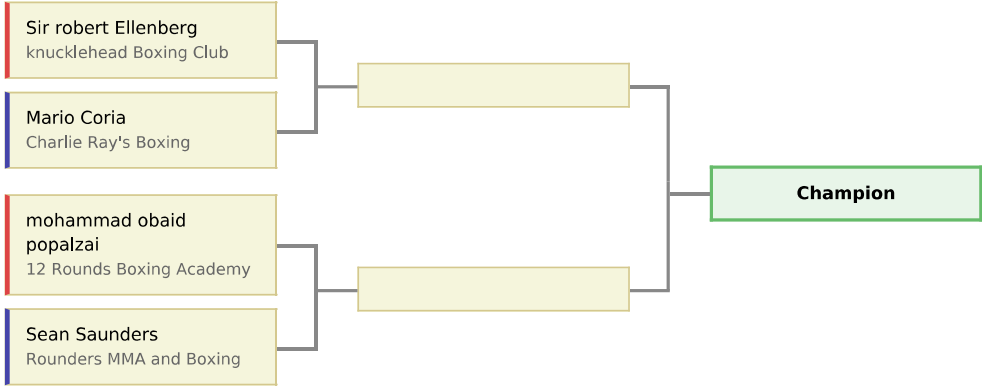

18-40 yrs / 154 / Male / Novice

Sanction #: 26-33-726039
3:27 PM PDT, Apr 6, 2026

FOR CALIFORNIA ADVANCING REGIONAL
CHAMPIONS ONLY, Apr 11 2026

Round 1 Saturday, Apr 11	Round 2 Sunday, Apr 12	Champion