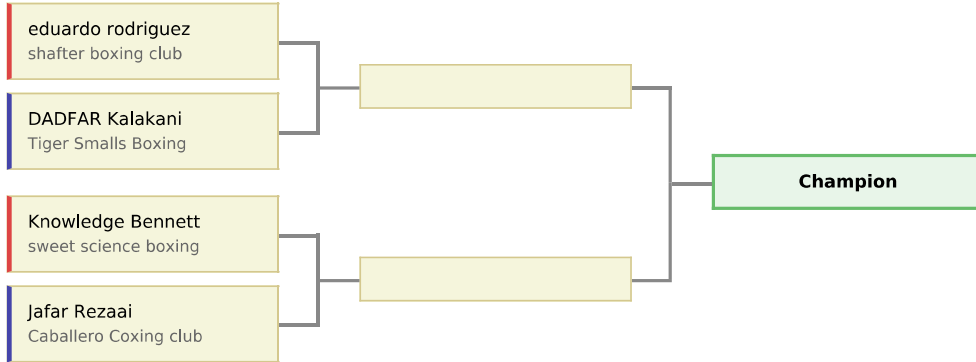

Round 1 Saturday, Apr 11	Round 2 Sunday, Apr 12	Champion
-----------------------------	---------------------------	-----------------

18-40 yrs / 112 / Female / Novice

Sanction #: 26-33-726039
3:27 PM PDT, Apr 6, 2026