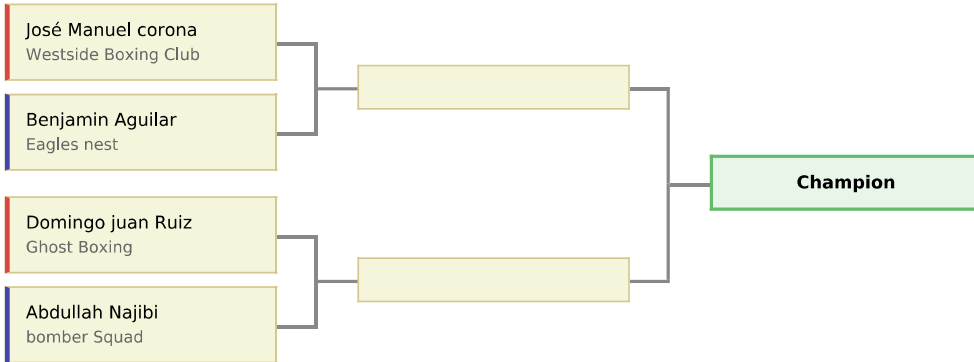

18-40 yrs / 176 / Male / Novice

Sanction #: 26-33-726039
3:27 PM PDT, Apr 6, 2026

FOR CALIFORNIA ADVANCING REGIONAL
CHAMPIONS ONLY, Apr 11 2026

Round 1 Saturday, Apr 11	Round 2 Sunday, Apr 12	Champion