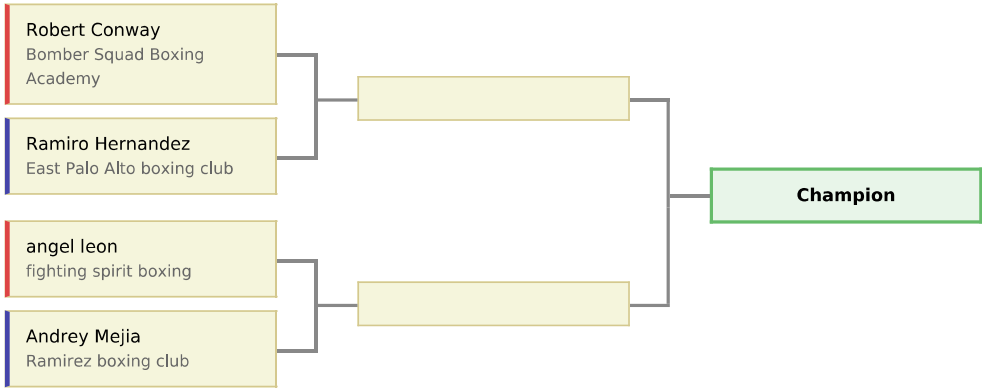

18-40 yrs / 143 / Male / Novice

Sanction #: 26-33-726039
3:27 PM PDT, Apr 6, 2026

FOR CALIFORNIA ADVANCING REGIONAL
CHAMPIONS ONLY, Apr 11 2026

Round 1 Saturday, Apr 11	Round 2 Sunday, Apr 12	Champion