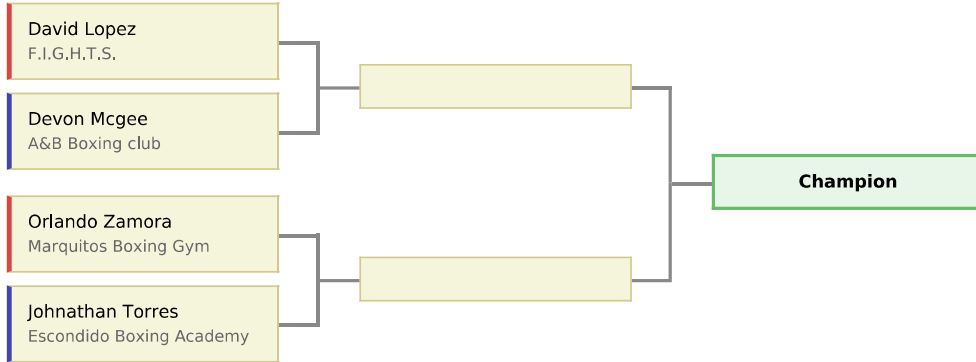

18-40 yrs / 121 / Male / Open

FOR CALIFORNIA ADVANCING REGIONAL
CHAMPIONS ONLY, Apr 11 2026

Round 1 Saturday, Apr 11	Round 2 Sunday, Apr 12	Champion